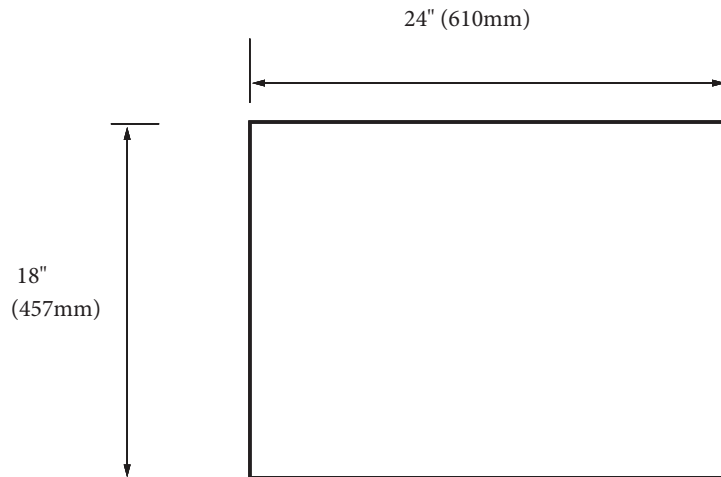

X-Stone Countertop 24"

Specification & Installation Guide

FEATURES

- Design: Countertop for above-counter basin.
- Material: X-Stone Solid Surface
- Dimension: 24" (610mm)L x 18" (457mm)W x 3/4" (20mm)H
- XTA1808-24-000-XX with no pre-cut hole. Requires cutout by on-site installer.
- No Backsplash
- Packaging Dimensions: 27" (686mm) x 21" (534mm) x 3-3/4" (95mm)
- Gross Weight: 25 lbs (11.4 kg)

FINISHES

- Glossy White (GW) -- One side
- Matte White (MW) -- Other side

XTA1808-24-000-XX

For clarification, please contact Madeli Customer Care at (800)-819-6988 or (305)-718-8817 Ext. 1
All dimensions are approximate and subject to standard tolerance. Specifications subject to change without prior notice.